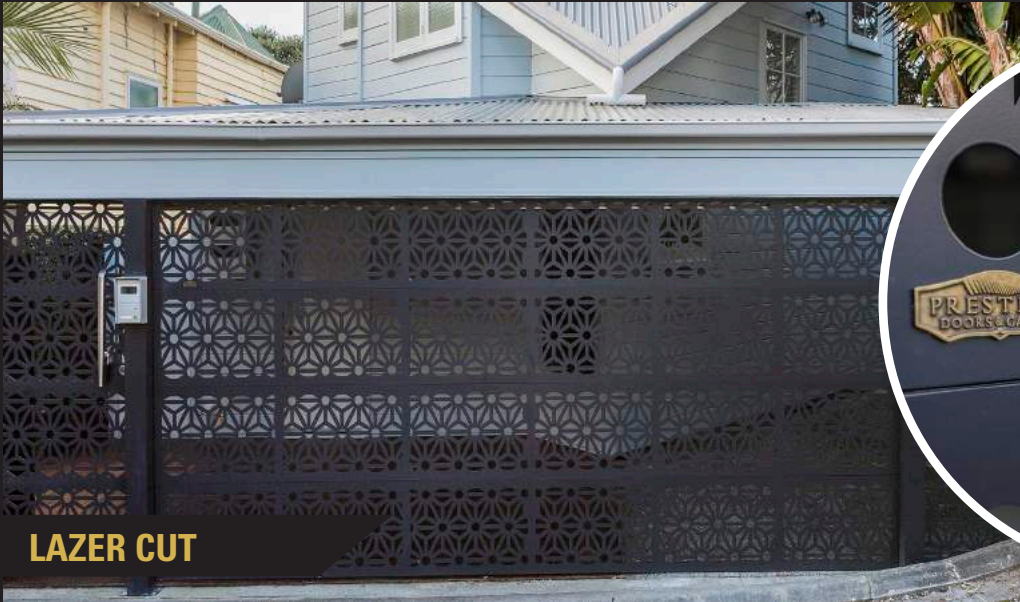

**IF YOU
CAN DREAM IT
WE CAN BRING IT TO LIFE**

CUSTOM

Prestige specialise in fully customised Garage Doors. We can clad our frames with anything from timber to copper to ACM to create completely customised doors.

PLEXIGLASS

LAZER CUT

FLUSHMOUNT

ALUMINIUM

Our durable Aluminium Door is modern, elegant, and well suited for any home

ALTEC

MONO

AERO

TIMBER

Our timber garage doors are a timeless addition to any property, available in a variety of styles and finishes.

GATES

Our gates are made on welded aluminium frames, with many cladding options such as Aluminium or timber.

ALTEC

CUSTOM

LOUVRE

OPEN FRAME

OPENING & SECURITY SYSTEMS

COLOURSTEEL

Prestige can supply affordable options from the coloursteel range to suit your home.

FLAT WOODGRAIN