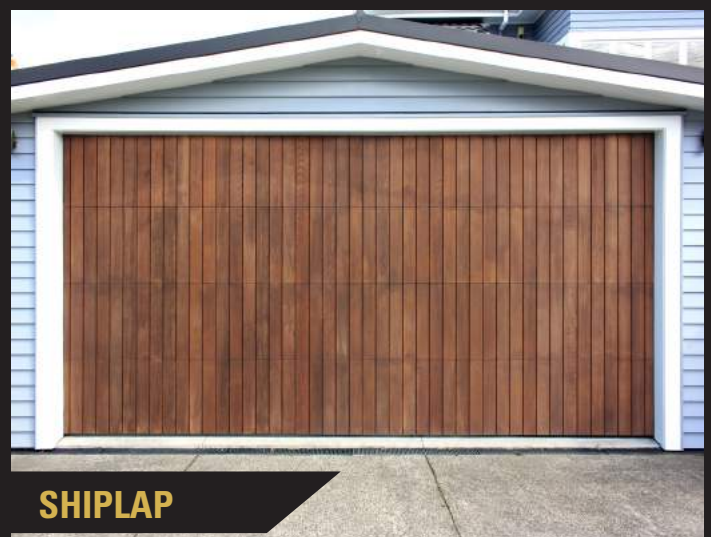

**IF YOU
CAN DREAM IT
WE CAN BRING IT TO LIFE**

CUSTOM

Prestige specialise in fully customised Garage Doors. We can clad our frames with anything from timber to copper to ACM to create completely customised doors.

PLEXIGLASS

LAZER CUT

FLUSHMOUNT

ALUMINIUM

Our durable Aluminium Door is modern, elegant, and well suited for any home

ALTEC

MONO

AERO

TIMBER

Our timber garage doors are a timeless addition to any property, available in a variety of styles and finishes.

GATES

Our gates are made on welded aluminium frames, with many cladding options such as Aluminium or timber.

ALTEC

CUSTOM

LOUVRE

OPEN FRAME

OPENING & SECURITY SYSTEMS

COLOURSTEEL

Prestige can supply affordable options from the coloursteel range to suit your home.

FLAT WOODGRAIN