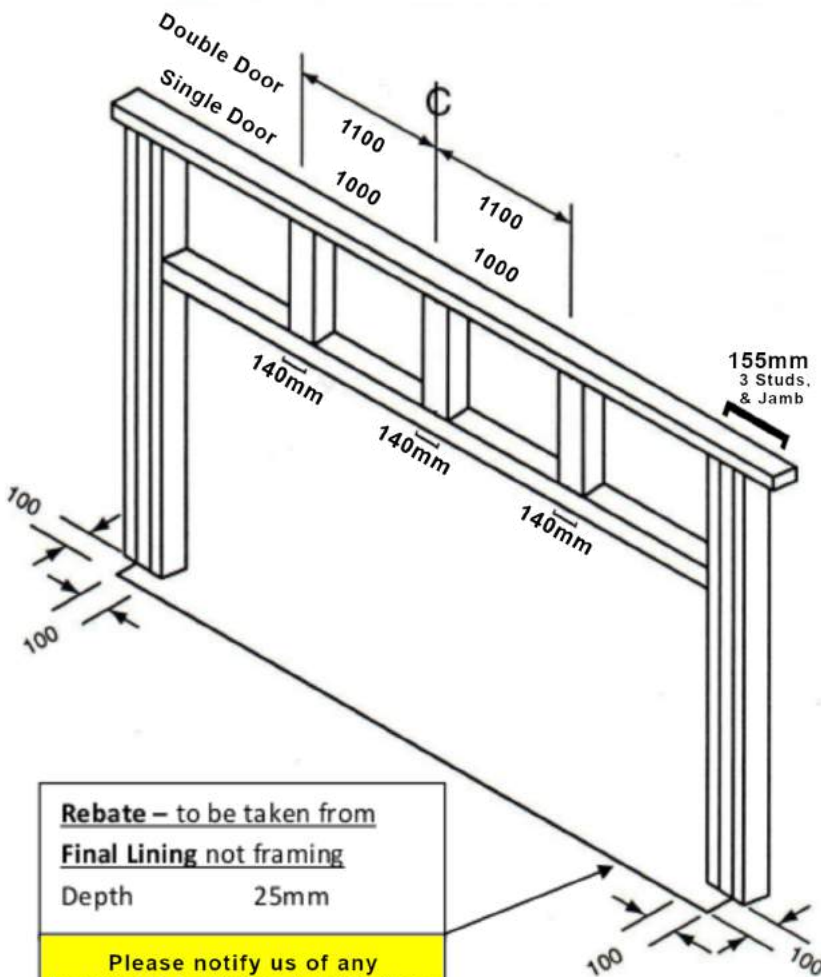

Rebate – to be taken from Final Lining not framing
Depth 25mm

Please notify us of any Architrave additions / Alterations