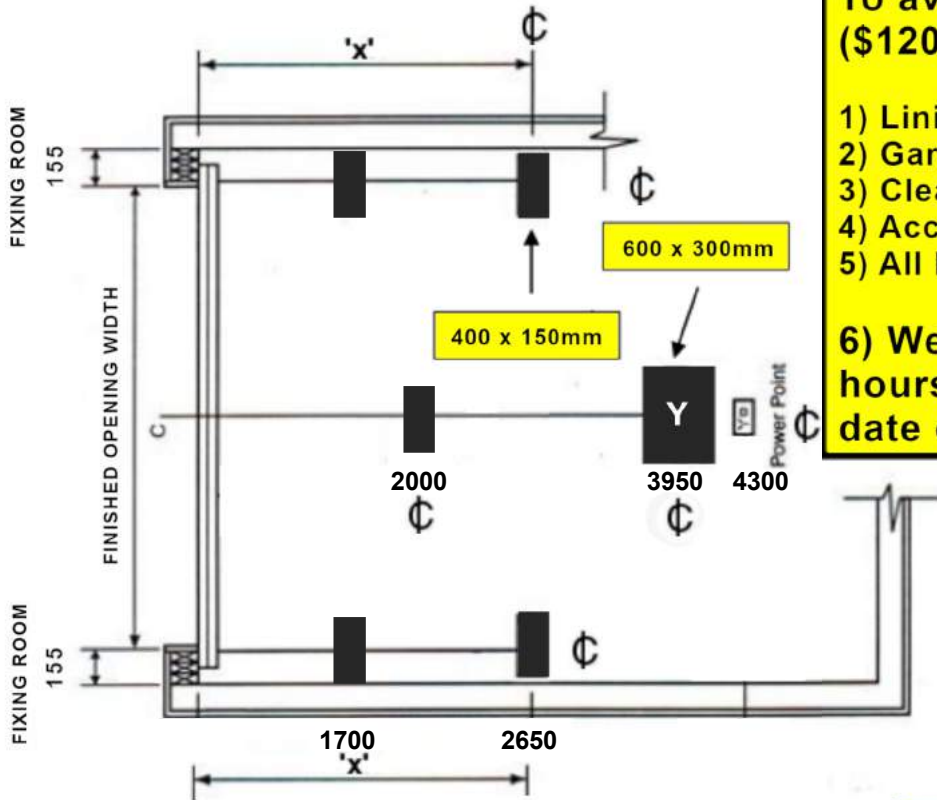

NOGGING SCHEDULE

2.425 - 2.75m High

Booking Installation - 09 6389474

Call us a minimum of 2 weeks before requested installation date to book install.

To avoid a non-install charge (\$120) please ensure;

- 1) Lining on ceiling walls are complete
- 2) Garage is clear 4m back from the door
- 3) Clear access on garage driveway
- 4) Access to power supply in garage
- 5) All Nogs ready as per this sheet

6) We need a minimum of 48 hours to change the installation date once it is booked !

Fixing

| DOOR HEIGHT | "X" |
|----------------|-------------|
| 2425 to 2750mm | 1700 & 2650 |

Measurements after Gib is installed

| | Standard | Low |
|--------------------|---------------------|----------------------|
| Headroom | 350mm | 200mm |
| Sideroom | 155mm | 110mm+ |
| Backspace to Motor | Door Height + 900mm | Door Height + 1100mm |