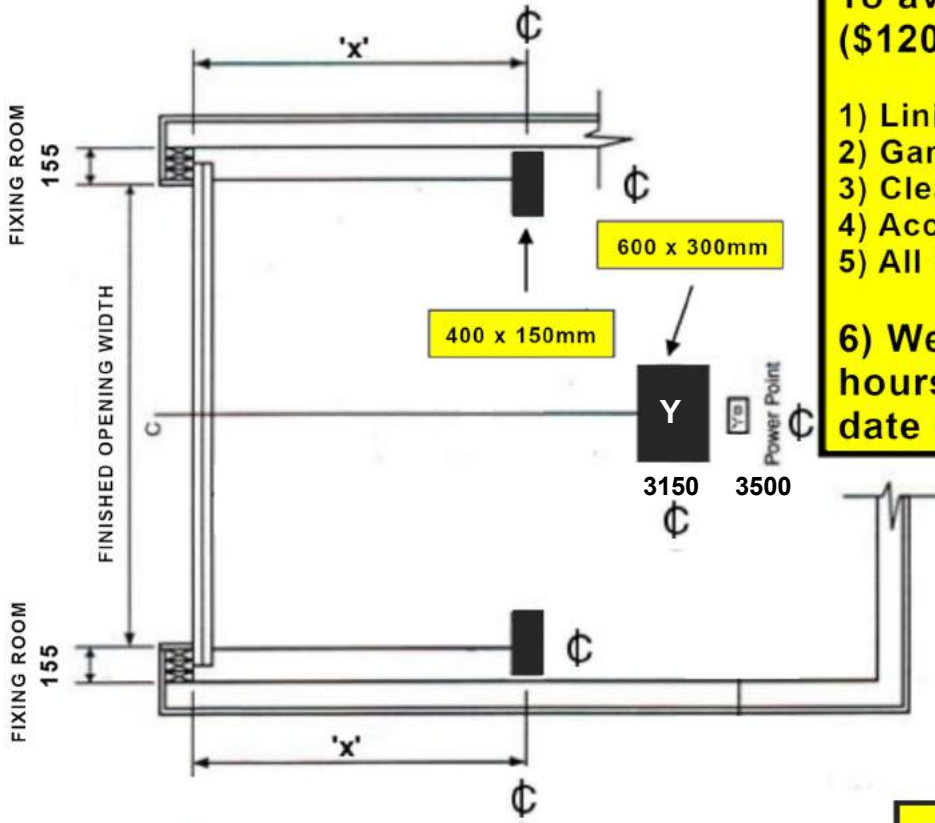

6) We need a minimum of 48 hours to change the installation date once it is booked !

Fixing

| DOOR HEIGHT | "X" |
|--------------|------|
| Up to 2200mm | 2100 |
| 2201 to 2425 | 2340 |

Measurements after Gib is installed

| | Standard | Low |
|--------------------|---------------------|----------------------|
| Headroom | 350mm | 200mm |
| Sideroom | 155mm | 110mm+ |
| Backspace to Motor | Door Height + 900mm | Door Height + 1100mm |