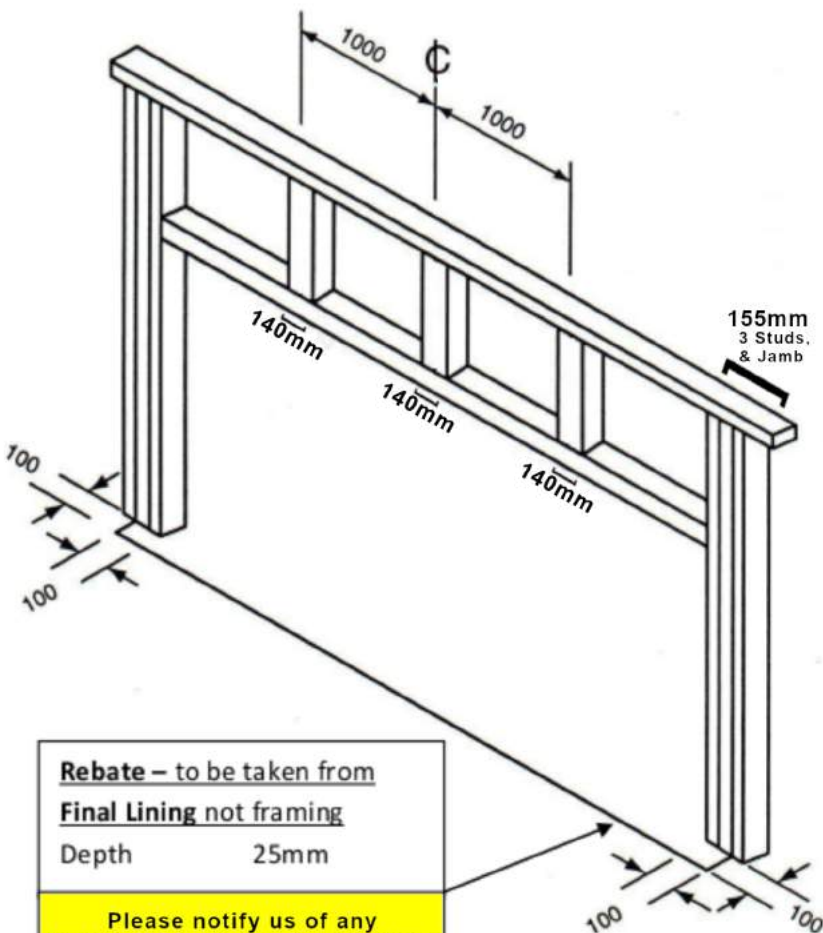

Rebate – to be taken from Final Lining not framing
Depth 25mm

Please notify us of any Architrave additions / Alterations